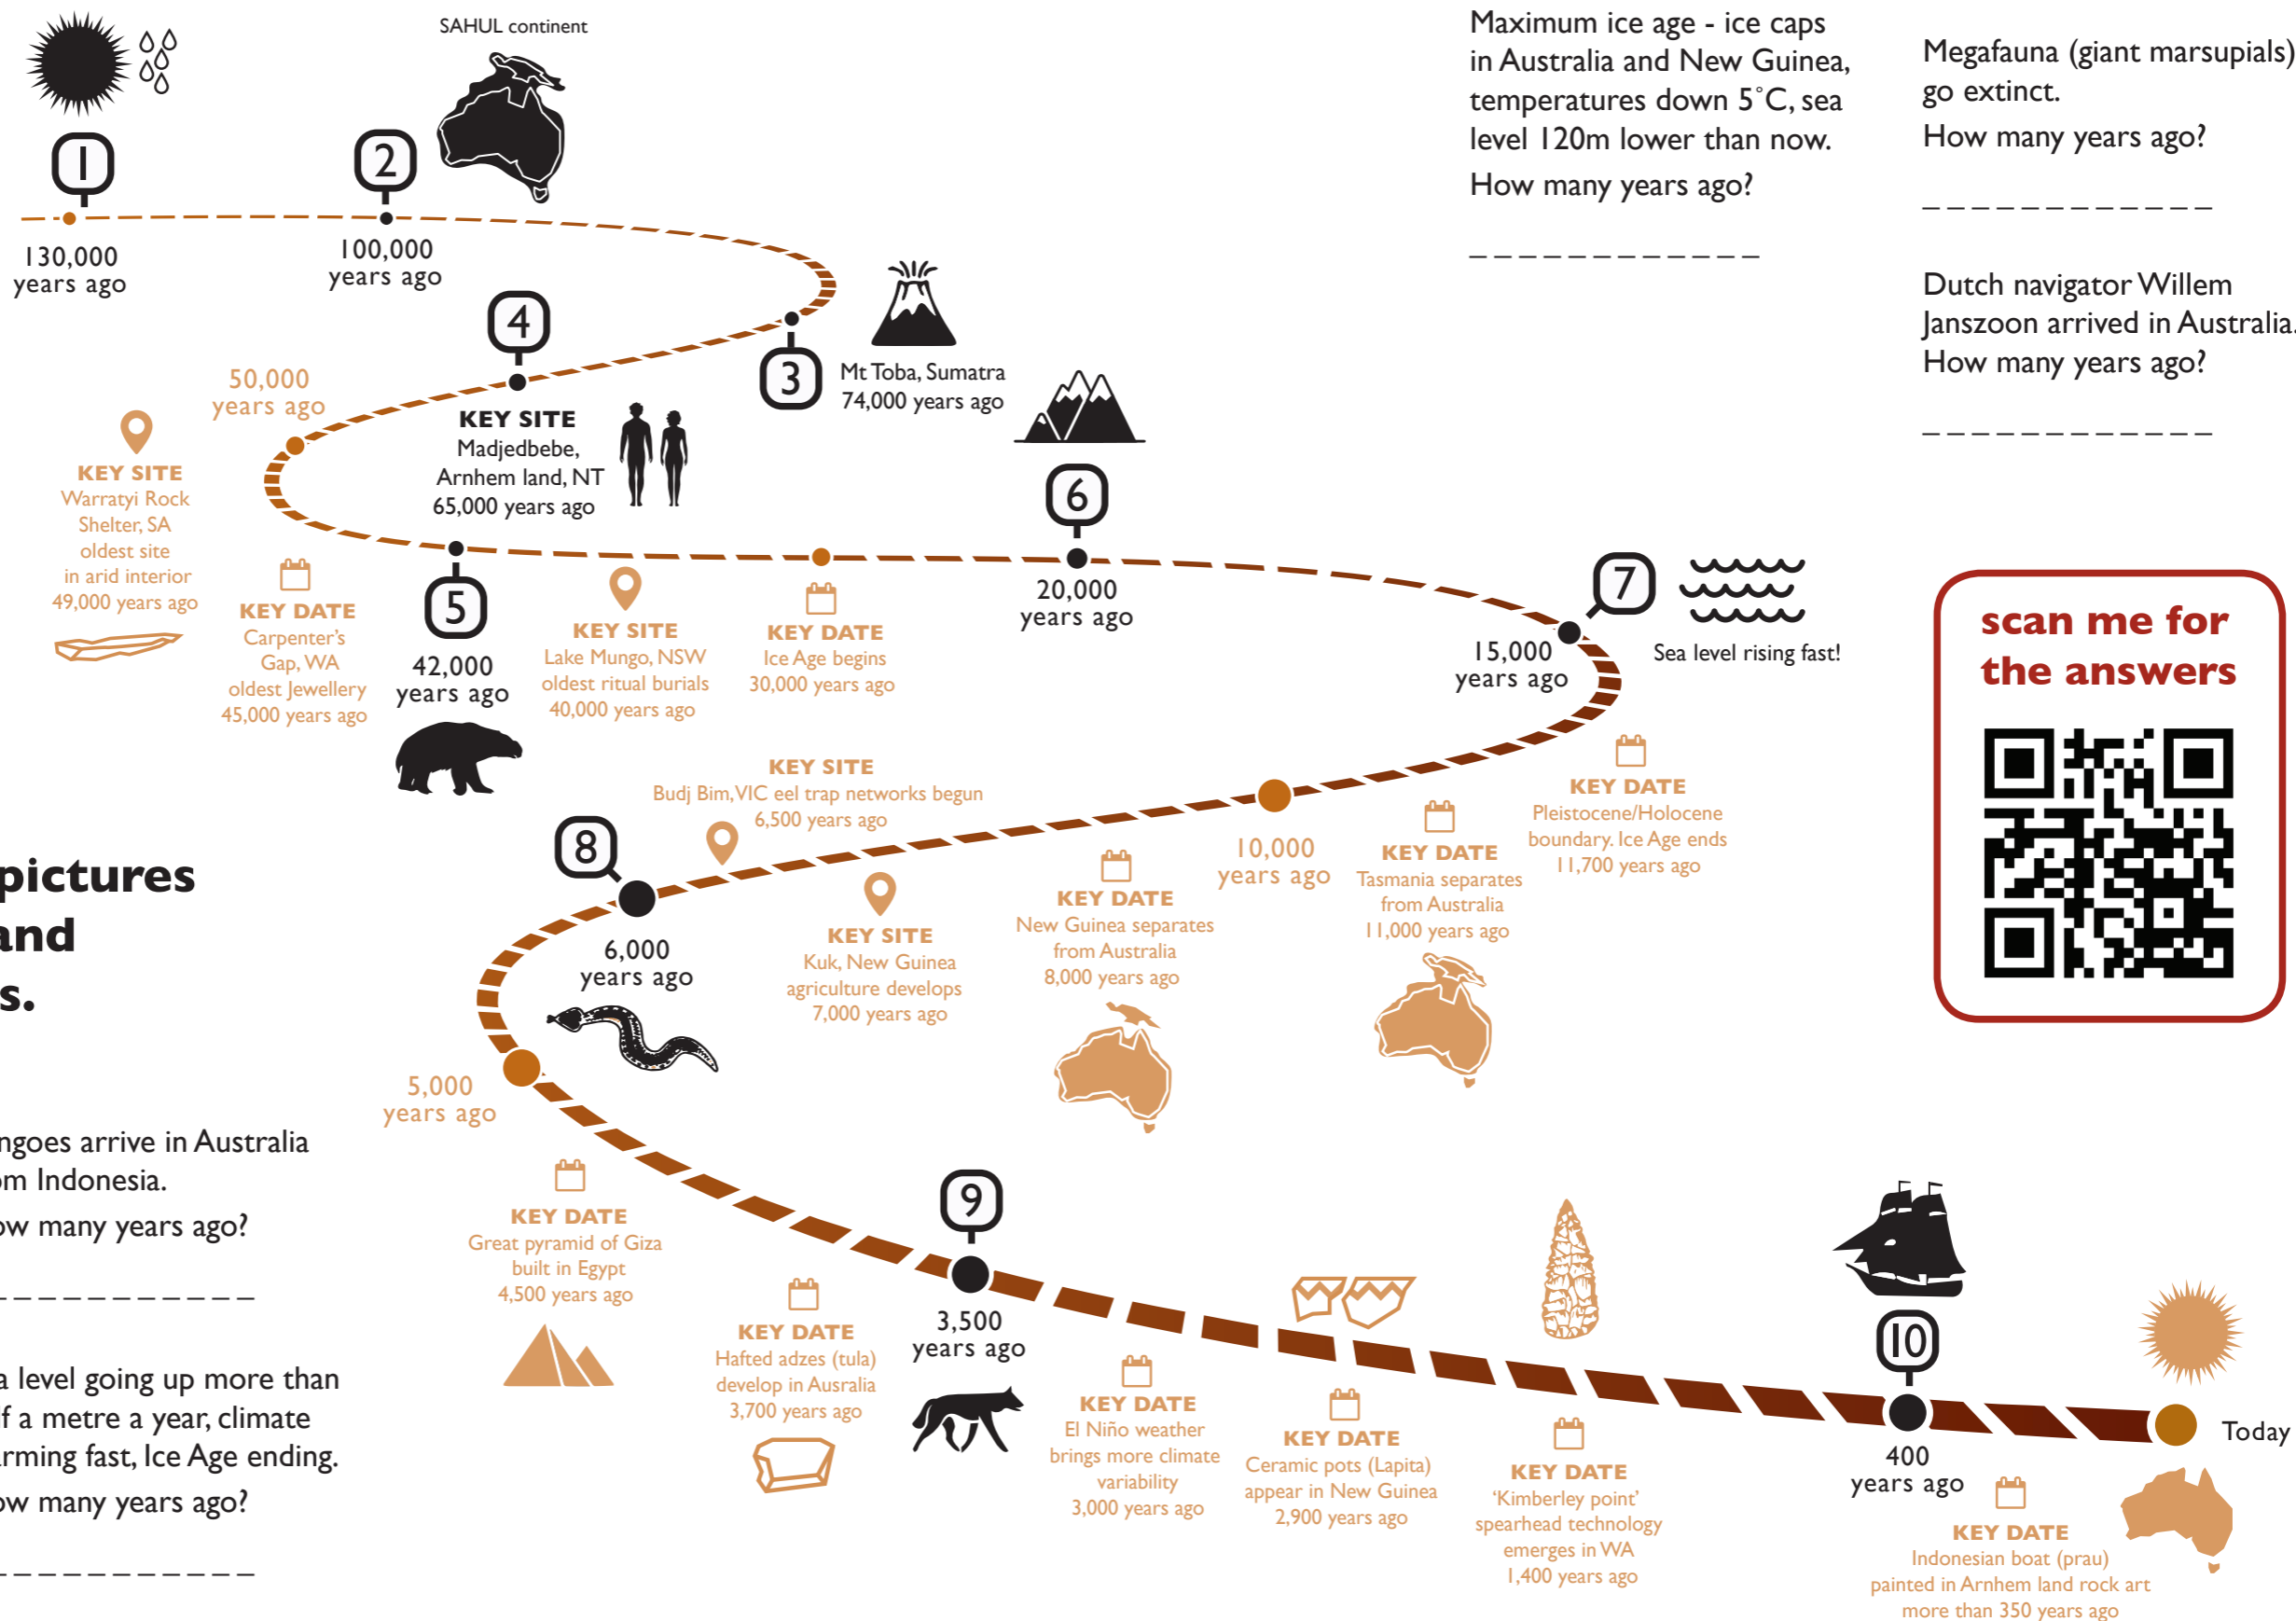

# Australia's Epic Story Timeline

AUSTRALIAN RESEARCH COUNCIL  
Centre of Excellence for  
Australian Biodiversity  
and Heritage

@cabahCoE

@cabahCoE

**Match the black pictures with the events and write in the dates.**

Oldest rock art showing the 'Rainbow Serpent' in Arnhem land.  
How many years ago?

People first arrive in Australia.  
How many years ago?

Dingoes arrive in Australia from Indonesia.  
How many years ago?

Sea level going up more than half a metre a year, climate warming fast, Ice Age ending.  
How many years ago?

**scan me for the answers**